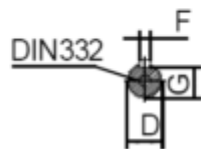

Data Sheet

Article number: 250301100636

Description: Kleedrive T3C 160L-6 11.0KW 900 rpm
3x400/690V 50HZ IP55 B34 Eff=90,3%

Measures

A = 254	F = 12	P = 250
AA = 316	G = 37	R = 0
AC = Ø313	H = 160	S = -
AD = 404	HD = 244	T = M12
B = 254	K = Ø15	TBH = 187
C = 108	L = 650	TBS = 91
D = Ø42	M = 215	TBW = 162
E = 110	N = 180	